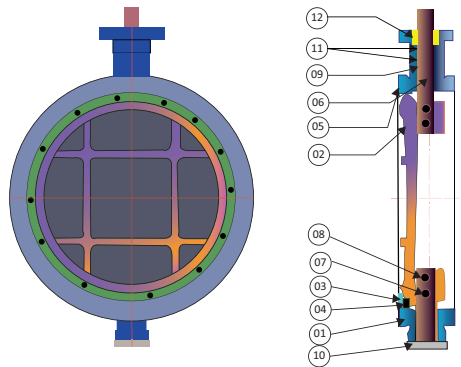

## Double Eccentric Design Offset Disc “Wafer” Type Butterfly Valve

FlowBiz Brand Double Eccentric off-set Disc Wafer type Butterfly Valve offer two different manual operating (Gear/Handle). Our Valves are made with state of the art engineering for multiple ON/OFF operations in bigger pipeline & full flow downstream.

**Size Range :** 2 1/2 inch to 48 inch (65mm to 1200mm)

<b>Design and Manufacturing</b>	: API 609 category “B” / MSS SP - 68
<b>Valve Face to Face Dimensions</b>	: API 609 Category “B” / ISO 5752 / MSS SP -68
<b>Flange Standard Conformity</b>	: ASME B 16.5 Class 150 : ASME B 16.47 Series “A” Class 150
<b>Inspection &amp; Testing</b>	: API 598
<b>Pressure Temperature Rating</b>	: ASME B16.34
<b>Top Flange Dimensions</b>	: Bolt Hole ISO 5211
<b>Stem Dimensions</b>	: Square Drive to ISO 5211
<b>Leakage Class</b>	: Class VI as par ANSI B 16, 16.104

No.	Description	Material	Qty.
1	Body	C.I. / WCB / CF8 / CF8M / D.I	1
2	Disc	C.I. / WCB / CF8 / CF8M / D.I	1
3	Retainer	M.S. / CF8 / CF8M	1
4	Disc Seal Ring	PTFE / RPTFE / NBR / EPDM / Viton	1
5	Body Seal Ring	S.S. 304 / 316	1
6	Shaft	S.S. 304 / 316 / 410	1
7	Stem Shaft	S.S. 304 / 316 / 410	1
8	Disc Pin	S.S. 304 / 316 / 410	4
9	Flange Side Washer	S.S. 304 / 316 / 410	1
10	Stem Square	M.S. / CF8 / CF8M	1
11	Gland Seal Set	PTFE / NBR / EPDM / Viton	5
12	Gland Plate	M.S. / CF8 / CF8M	1